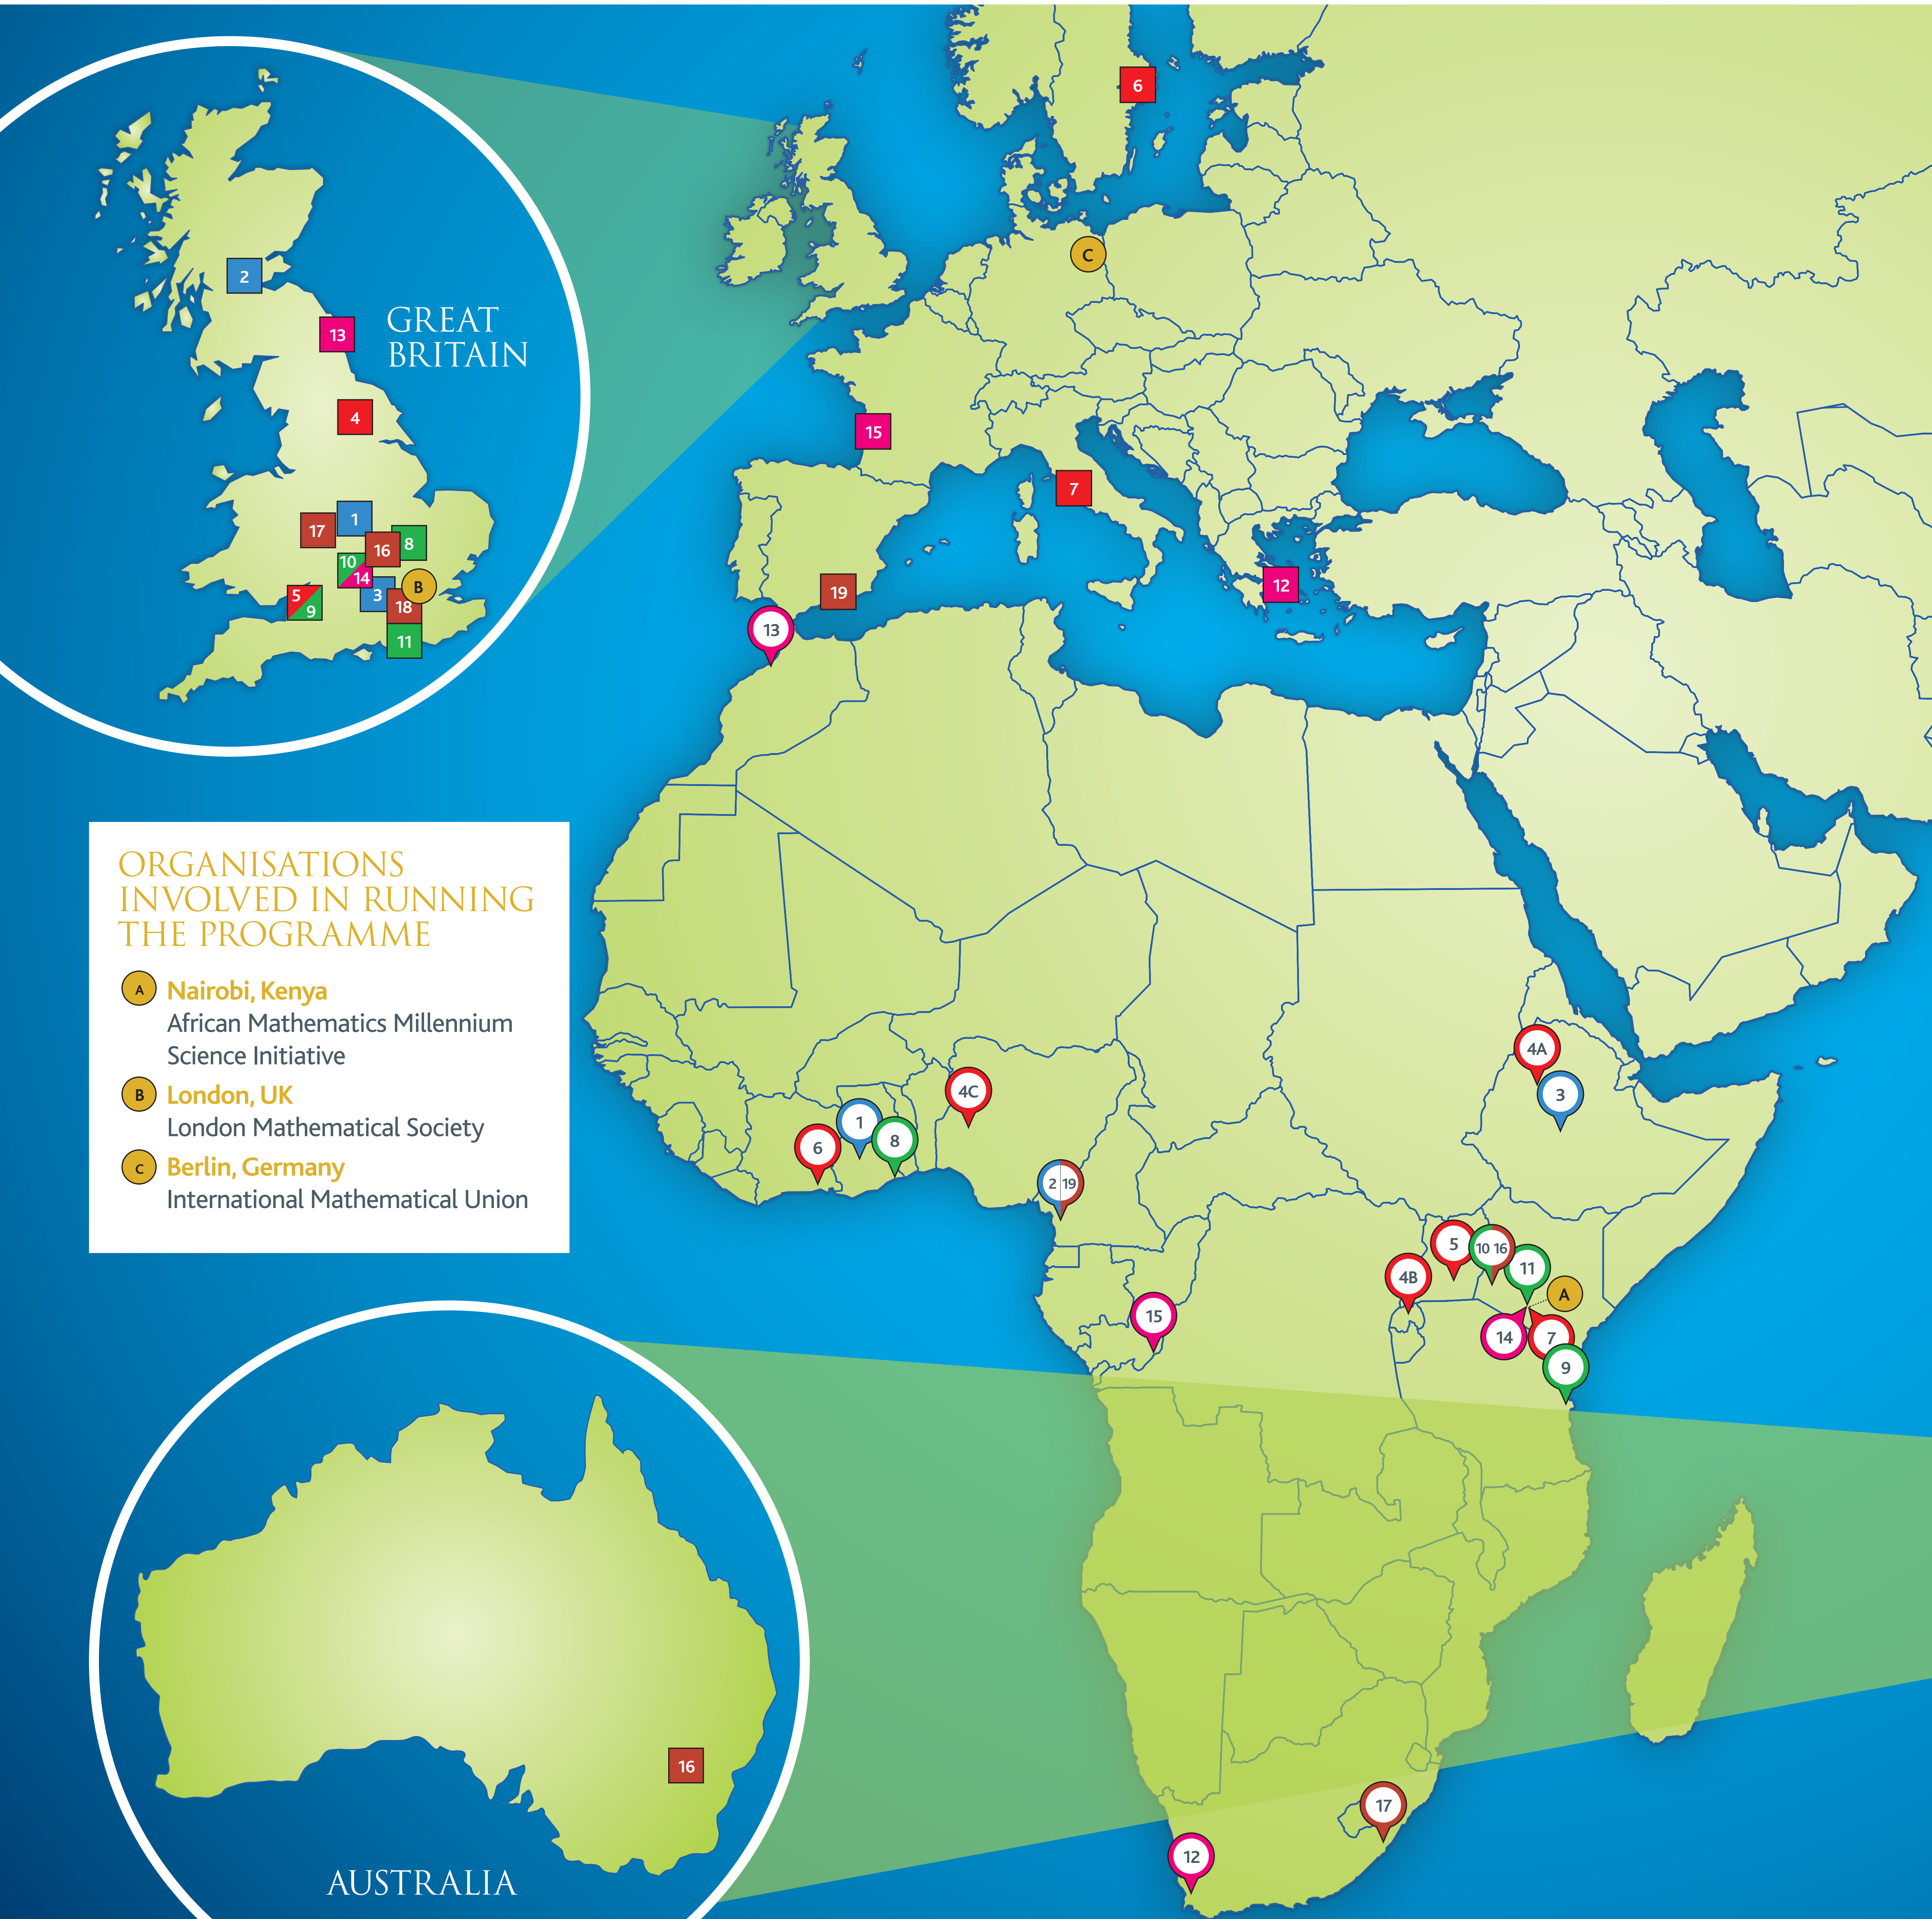

MARM: MENTORING AFRICAN RESEARCH IN MATHEMATICS

LONDON
MATHEMATICAL
SOCIETY
EST. 1865

MARM IN AFRICA

ROUND 1 PARTNERSHIPS

- **1 Kumasi, Ghana**
  Kwame Nkrumah University of Science and Technology, Ghana (partnered with University of Leicester, UK)
- **1 Leicester, UK**
  University of Leicester, UK (partnered with Kwame Nkrumah University of Science and Technology, Ghana)
- **2 Buea, Cameroon**
  University of Buea, Cameroon (partnered with Heriot-Watt University, UK)
- **2 Edinburgh, UK**
  Heriot-Watt University, UK (partnered with University of Buea, Cameroon)
- **3 Addis Ababa, Ethiopia**
  Addis Ababa University, Ethiopia (partnered with Brunel University, UK)
- **3 Uxbridge, UK**
  Brunel University, UK (partnered with Addis Ababa University, Ethiopia)

ROUND 2 PARTNERSHIPS

- **4A Bahir Dar, Ethiopia**
  Bahir Dar University, Ethiopia (partnered with University of York, UK)
- **4B Kigali, Rwanda**
  National University of Rwanda, Rwanda (partnered with University of York, UK)
- **4C Ilorin, Nigeria**
  University of Ilorin, Nigeria (partnered with University of York, UK)
- **4 York, UK**
  University of York, UK (partnered with Bahir Dar University, Ethiopia; National University of Rwanda, Rwanda; and University of Ilorin, Nigeria)
- **5 Kampala, Uganda**
  Makerere University, Uganda (partnered with University of Bath, UK)
- **5 Bath, UK**
  University of Bath, UK (partnered with Makerere University, Uganda)
- **6 Abidjan, Ivory Coast**
  Université de Cocody-Abidjan, Ivory Coast (partnered with Stockholm University, Sweden)

- **6 Stockholm, Sweden**
  Stockholm University, Sweden (partnered with Université de Cocody-Abidjan, Ivory Coast)
- **7 Nairobi, Kenya**
  Kenyatta University, Kenya (partnered with Sapienza – Università di Roma, Italy)
- **7 Rome, Italy**
  Sapienza – Università di Roma, Italy (partnered with Kenyatta University, Kenya)

ROUND 3 PARTNERSHIPS

- **8 Accra, Ghana**
  University of Ghana, Ghana (partnered with University of Cambridge, UK)
- **8 Cambridge, UK**
  University of Cambridge, UK (partnered with University of Ghana)
- **9 Dar Es Salaam, Tanzania**
  University of Dar Es Salaam, Tanzania (partnered with University of Bath, UK)
- **9 Bath, UK**
  University of Bath, UK (partnered with University of Dar Es Salaam, Tanzania)
- **10 Kisumu, Kenya**
  Maseno University, Kenya (partnered with University of Oxford, UK)
- **10 Oxford, UK**
  University of Oxford, UK (partnered with Maseno University, Kenya)
- **11 Nairobi, Kenya**
  University of Nairobi, Kenya (partnered with University of Sussex, UK)
- **11 Brighton, UK**
  University of Sussex, UK (partnered with University of Nairobi, Kenya)

ROUND 4 PARTNERSHIPS

- **12 Cape Town, South Africa**
  University of Cape Town, South Africa (partnered with Athens University of Economics and Business, Greece)
- **12 Athens, Greece**
  Athens University of Economics and Business, Greece (partnered with University of Cape Town, South Africa)
- **13 Rabat, Morocco**
  Université Mohamed V-Agdal, Morocco (partnered with Newcastle University, UK)